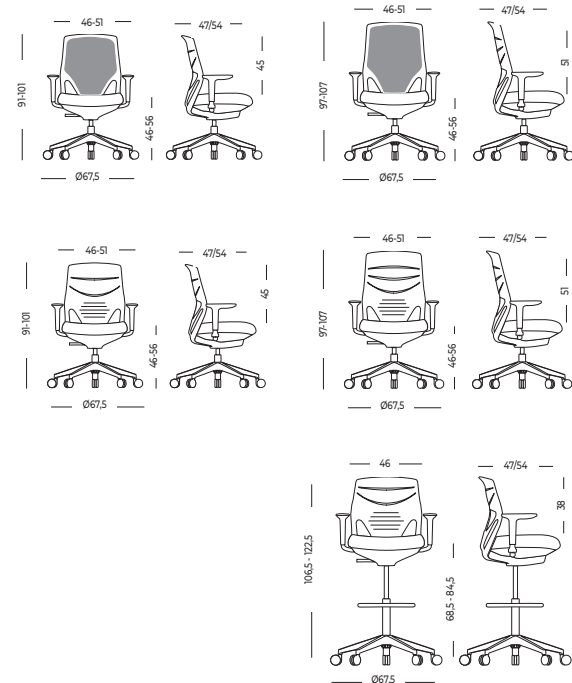

Efit cuenta con un respaldo flexible y transpirable, fabricado en polipropileno y fibra de vidrio, que responde a los movimientos de la espalda mediante un sistema lumbar dinámico, que descarga la parte superior de cuello y espalda. Tiene dos alturas de respaldo y un grabado en la zona lumbar que aporta un plus de confort al usuario.

Efit est doté d'un dossier souple et respirable fabriqué en polypropylène et fibre de verre, qui répond aux mouvements du dos grâce à un système lombaire dynamique qui permet soulager la partie supérieure du cou et du dos. Ses deux hauteurs de dossier et une gravure dans la zone lombaire offrent un plus pour le confort de l'utilisateur.

Efit hat eine flexible und atmungsaktive Rückenlehne, die aus Polypropylen und Glasfaser gefertigt wird und auf die Bewegungen des Rückens mittels eines dynamischen Systems im unteren Rückenbereich reagiert, das den oberen Rücken und Nacken entlastet. Die Rückenlehne gibt es in zwei verschiedenen Höhen und ist durch eine formschöne Reliefstruktur im Lendenbereich sehr ansprechend designed und bietet dem Nutzer zusätzlichen Komfort.