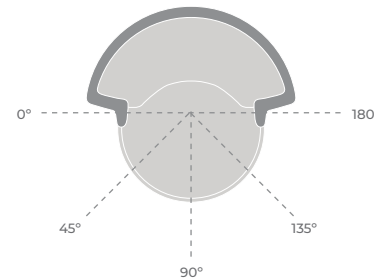

TECHNICAL INFORMATION

SEATING

TABLES

PROPERTIES

**SOUND ABSORPTION**  
High absorbing performance

**360° with SELF-RETURN**  
Returns to its original orientation automatically

**VISUAL FIELD**  
Visual opening 180°

BADMINTON IS THE NEW ACTIVE, DYNAMIC AND DARING ARMCHAIR FROM ACTIU

TECHNICAL INFORMATION

FINISHES

EXTERIOR SHELL. Made from high strength rigid injected polyurethane

00 WHITE 01 GREY 08 BLACK

BADMINTON AND TABLES BASE. Round base support Ø 70 cm made of injected aluminum