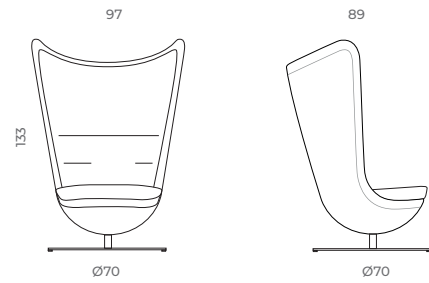

TECHNICAL INFORMATION

SEATING

TABLES

PROPERTIES

**SOUND ABSORPTION**  
High absorbing performance

**360° with SELF-RETURN**  
Returns to its original orientation automatically

**VISUAL FIELD**  
Visual opening 180°