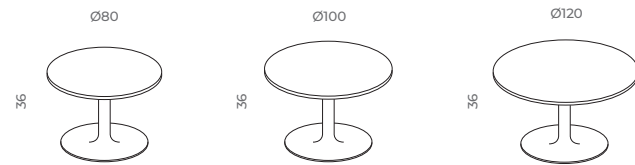

TECHNICAL INFORMATION

SEATING

TABLES

PROPERTIES

**SOUND ABSORPTION**  
High absorbing performance

**360° with SELF-RETURN**  
Returns to its original orientation automatically

**VISUAL FIELD**  
Visual opening 180°